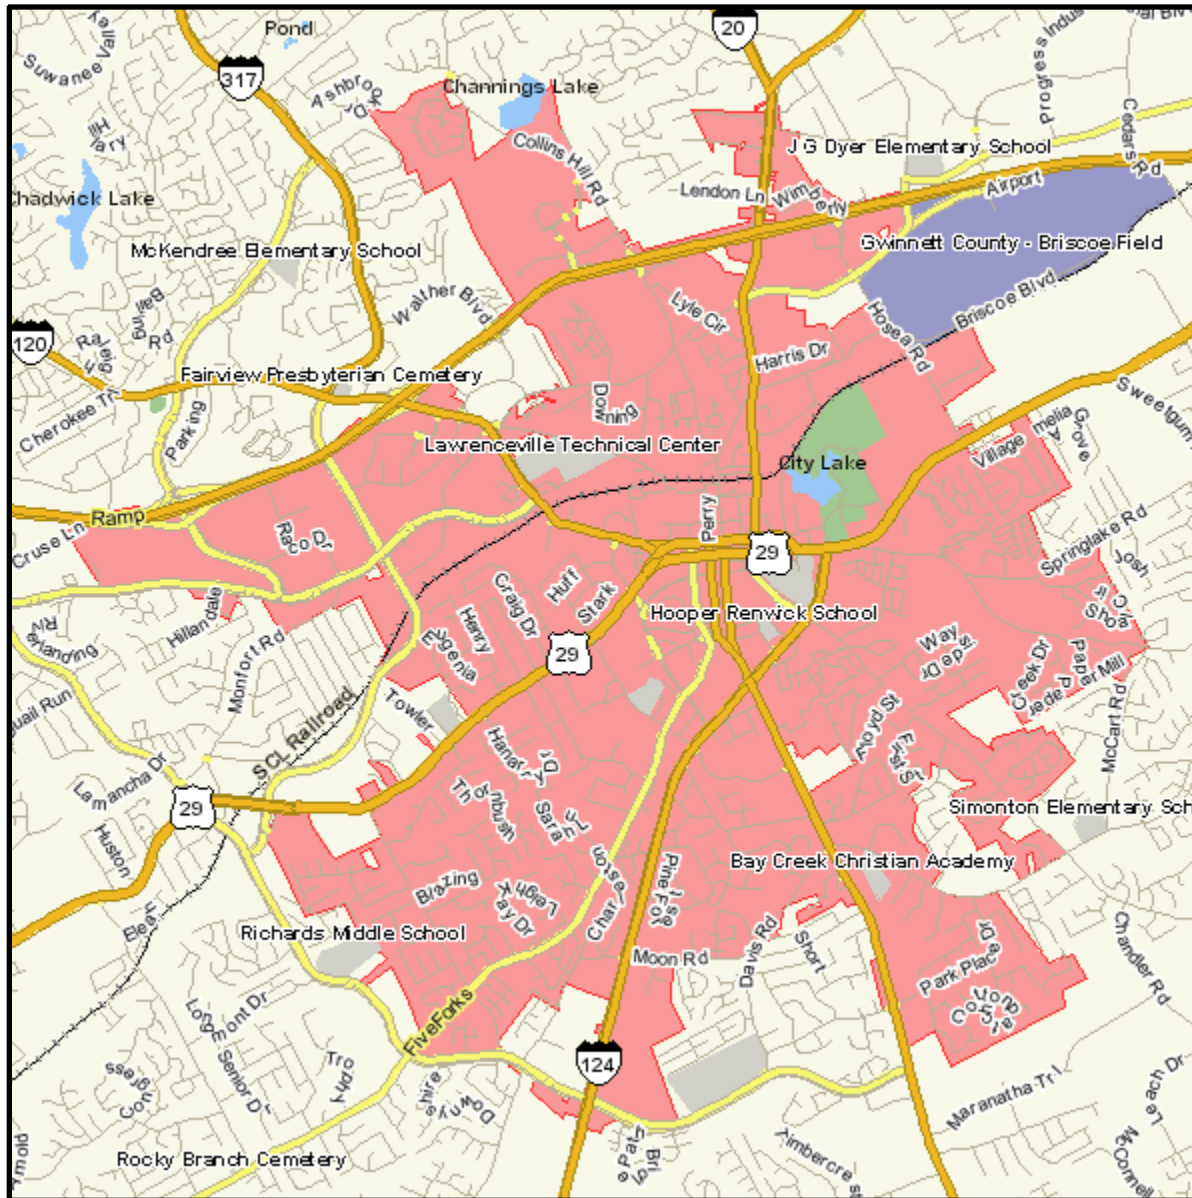

# Area Map

Prepared For:

Order #: 965664126  
Site: 01

Place  
See Appendix for Geographies

# Area Map

Prepared For:

Order #: 965664126  
Site: 01

## Appendix: Area Listing

Area Name:

Type: List - Place

<u>Geography Code</u>	<u>Geography Name</u>	<u>Geography Code</u>	<u>Geography Name</u>
1345488	Lawrenceville city		