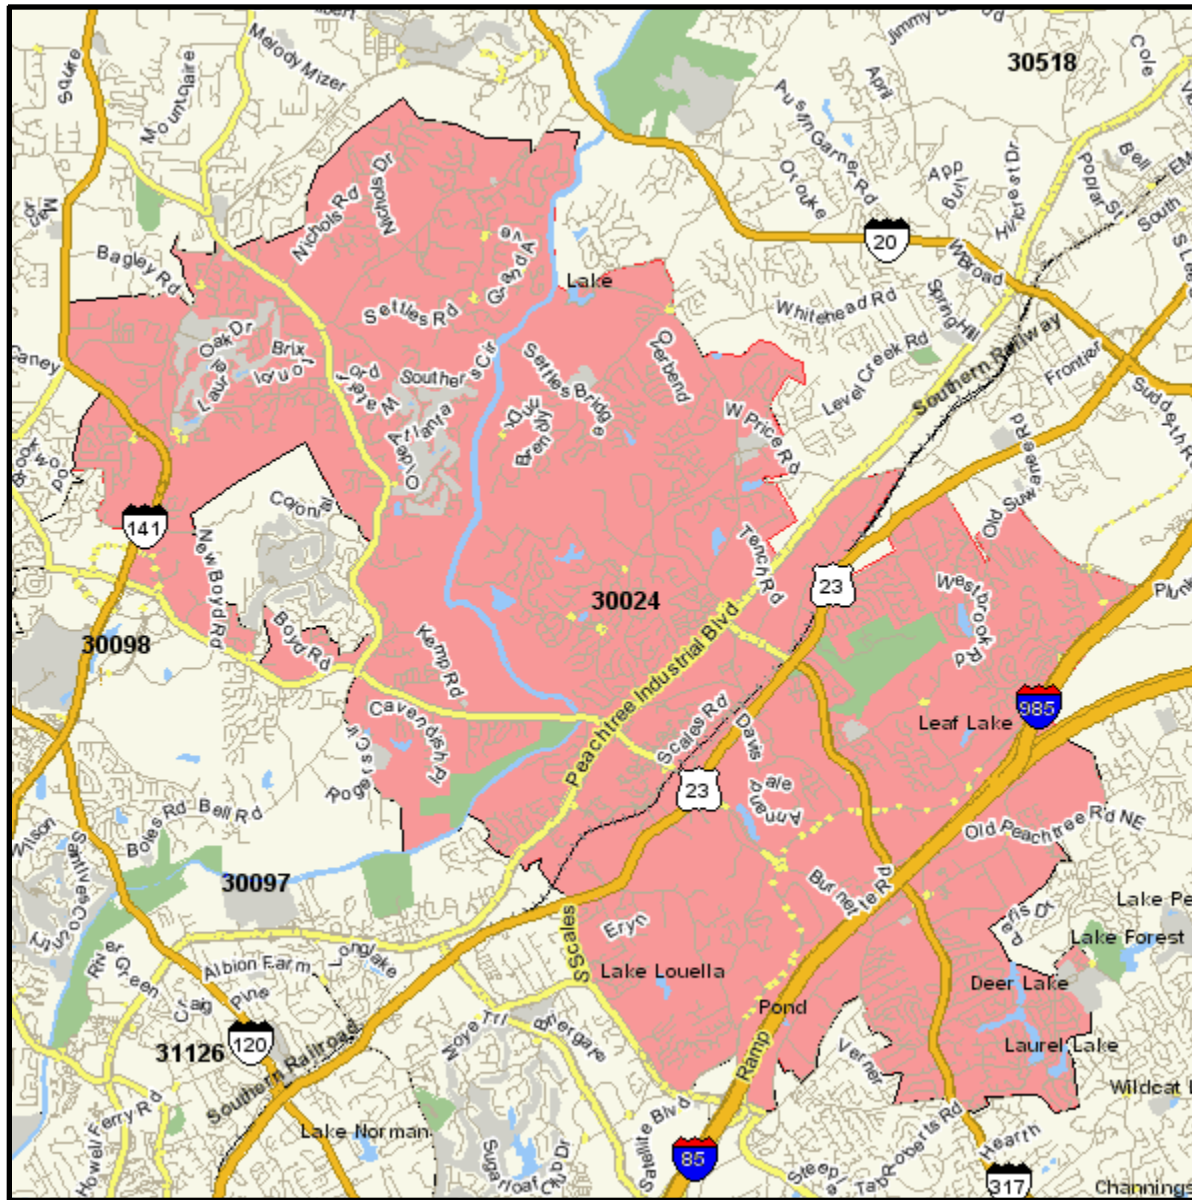

Area Map

Prepared For:

Order #: 966648120
Site: 01

Zip Code
See Appendix for Geographies

- Interstate Highways
- US Highways
- State Highways
- Major Highways
- Major Roads
- Roads
- Railroads
- Landmarks
- Parks
- Hydrography
- Airports
- Zip Code
- State
- Ocean

0 miles 1.06 2.12

Area Map

Prepared For:

Order #: 966648120
Site: 01

Appendix: Area Listing

Area Name:

Type: List - Area ZIP Codes

<u>Geography Code</u>	<u>Geography Name</u>	<u>Geography Code</u>	<u>Geography Name</u>
30024	Suwanee		