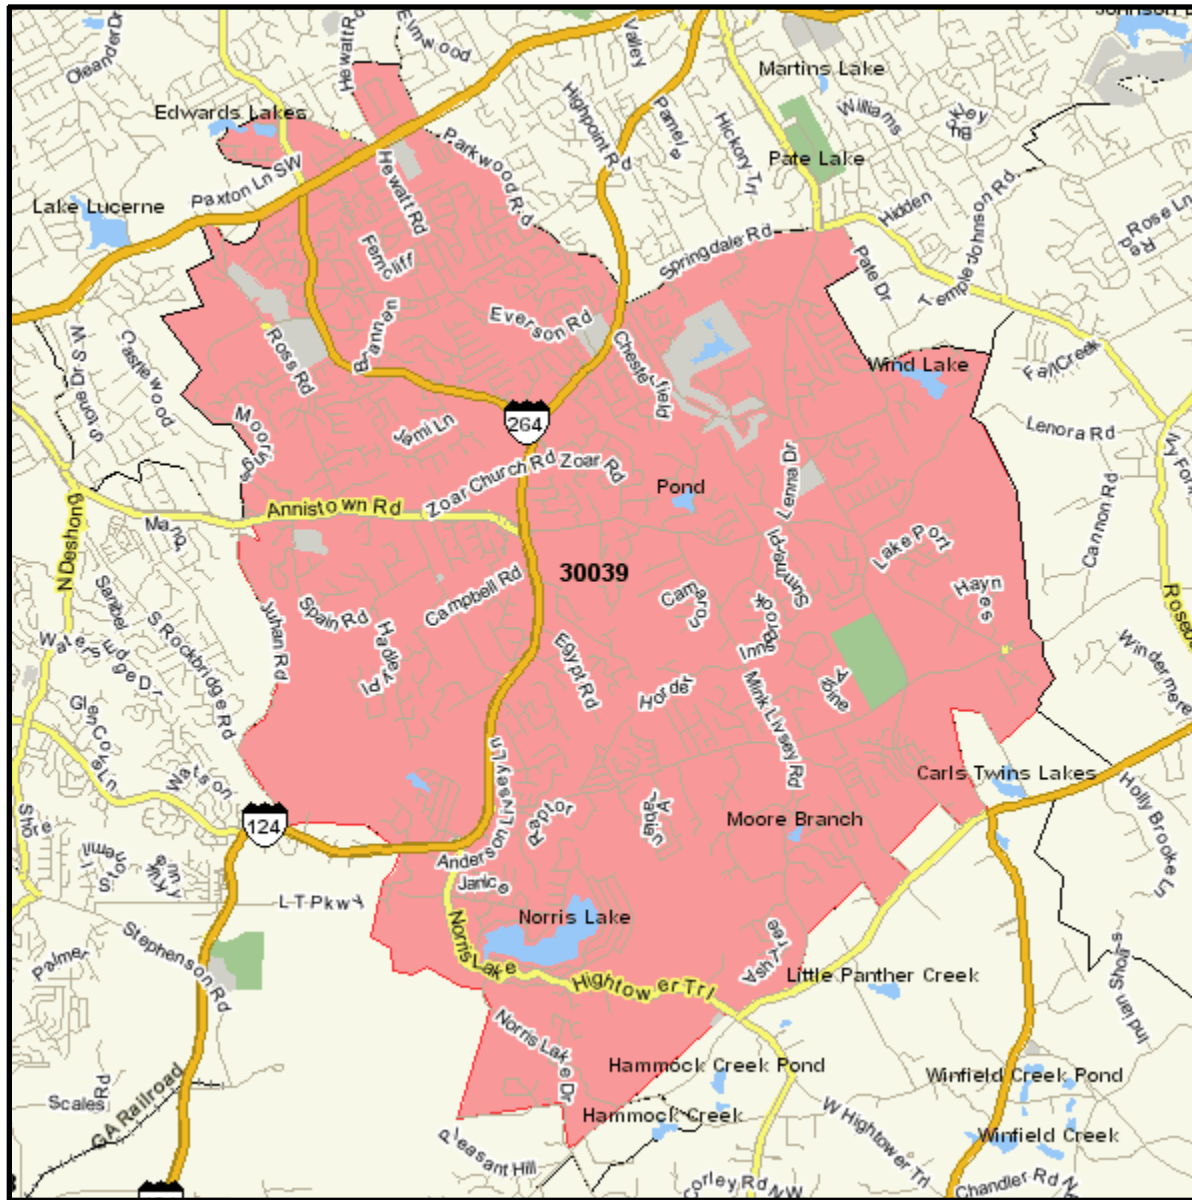

Area Map

Prepared For:

Order #: 966648107
Site: 01

Zip Code
See Appendix for Geographies

Area Map

Prepared For:

Order #: 966648107
Site: 01

Appendix: Area Listing

Area Name:

Type: List - Area ZIP Codes

<u>Geography Code</u>	<u>Geography Name</u>	<u>Geography Code</u>	<u>Geography Name</u>
30039	Snellville		