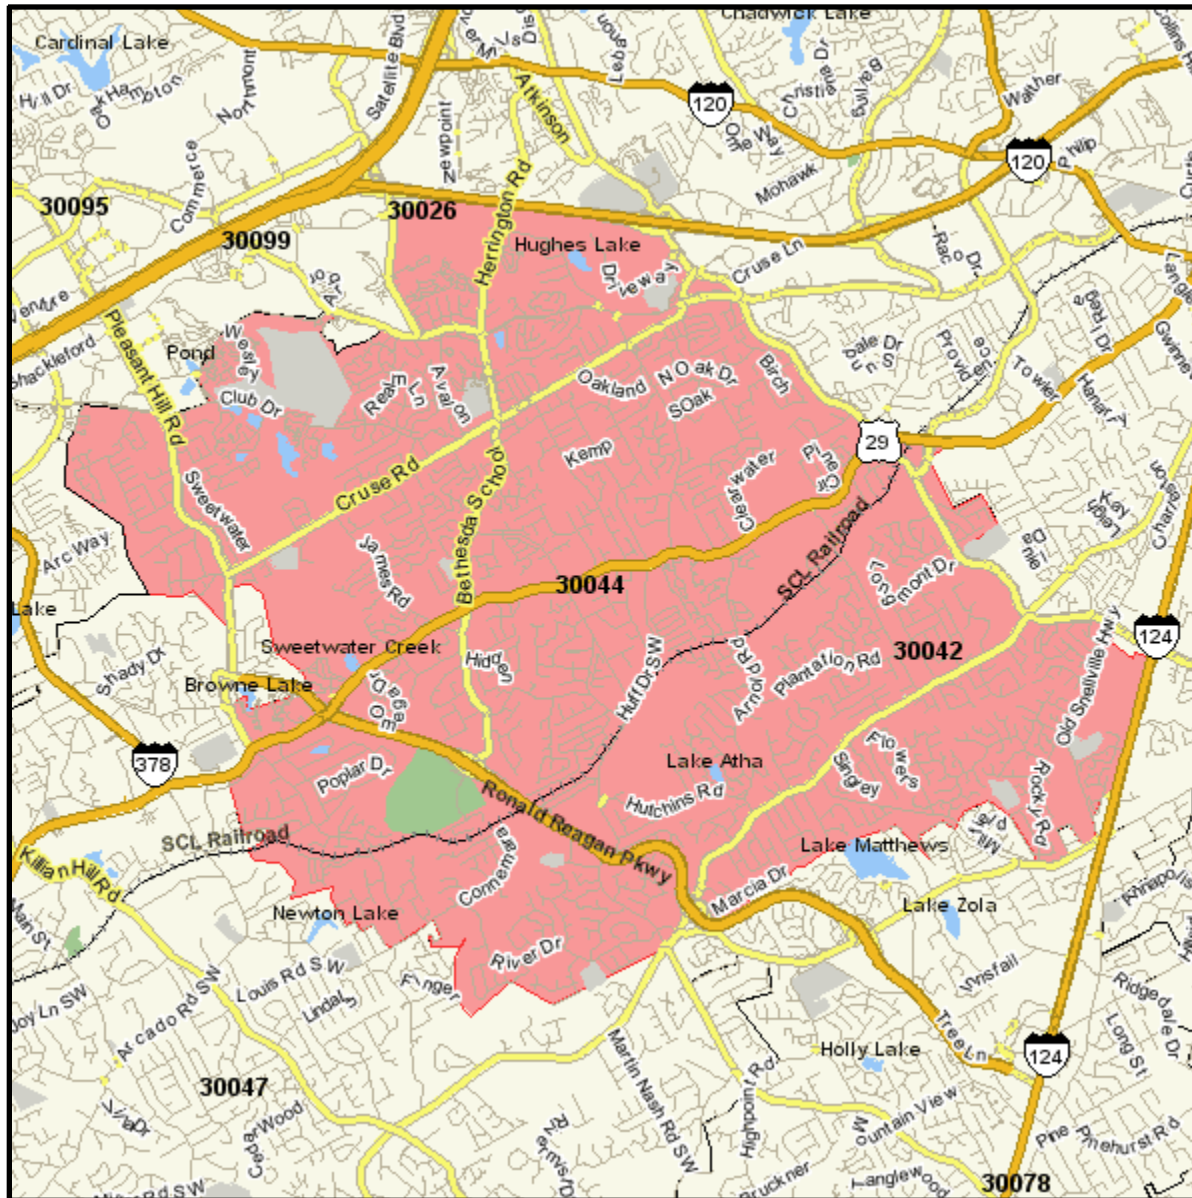

# Area Map

Prepared For:

Order #: 966648035  
Site: 01

Zip Code  
See Appendix for Geographies

# Area Map

Prepared For:

Order #: 966648035  
Site: 01

## Appendix: Area Listing

Area Name:

Type: List - Area ZIP Codes

<u>Geography Code</u>	<u>Geography Name</u>	<u>Geography Code</u>	<u>Geography Name</u>
30044	Lawrenceville		